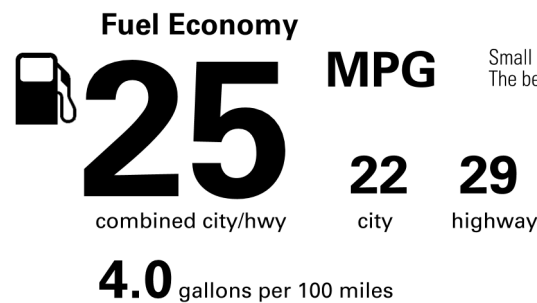

Not Original - Copy

Created on 2026-03-20 10:24:43 (UTC)

EPA DOT Fuel Economy and Environment

Gasoline Vehicle

You spend \$4,000
 more in fuel costs over 5 years compared to the average new vehicle.

Annual fuel cost \$2,500