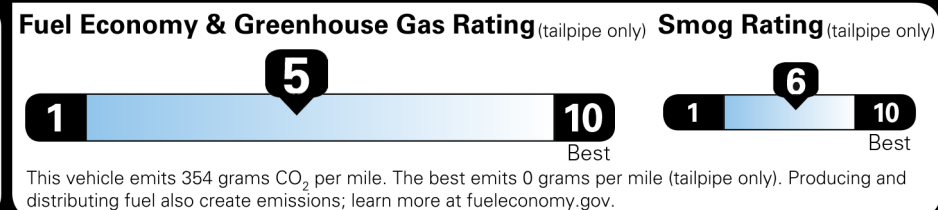

Not Original - Copy

Created on 2026-03-20 10:24:43 (UTC)

EPA DOT Fuel Economy and Environment

Gasoline Vehicle

You spend \$4,000
 more in fuel costs over 5 years compared to the average new vehicle.

Annual fuel cost \$2,500