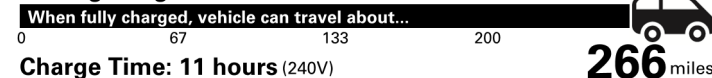

Not Original - Copy

Created on 2024-03-21 10:06:54 (UTC)

EPA DOT Fuel Economy and Environment

Electric Vehicle

Fuel Economy

125 MPGe Small SUVs range from 14 to 123 MPGe. The best vehicle rates 140 MPGe.
 137 city 112 highway 27.0 kW-hrs per 100 miles

Driving Range

Charge Time: 11 hours (240V)

You save \$6,750
 in fuel costs over 5 years compared to the average new vehicle.

Annual fuel COST

\$600

Fuel Economy & Greenhouse Gas Rating (tailpipe only) Smog Rating (tailpipe only)