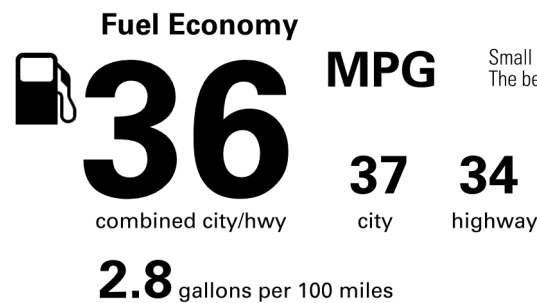

Not Original - Copy

Created on 2026-03-26 17:24:40 (UTC)

EPA DOT Fuel Economy and Environment

Gasoline Vehicle

You spend \$250

more in fuel costs over 5 years compared to the average new vehicle.

Annual fuel COST